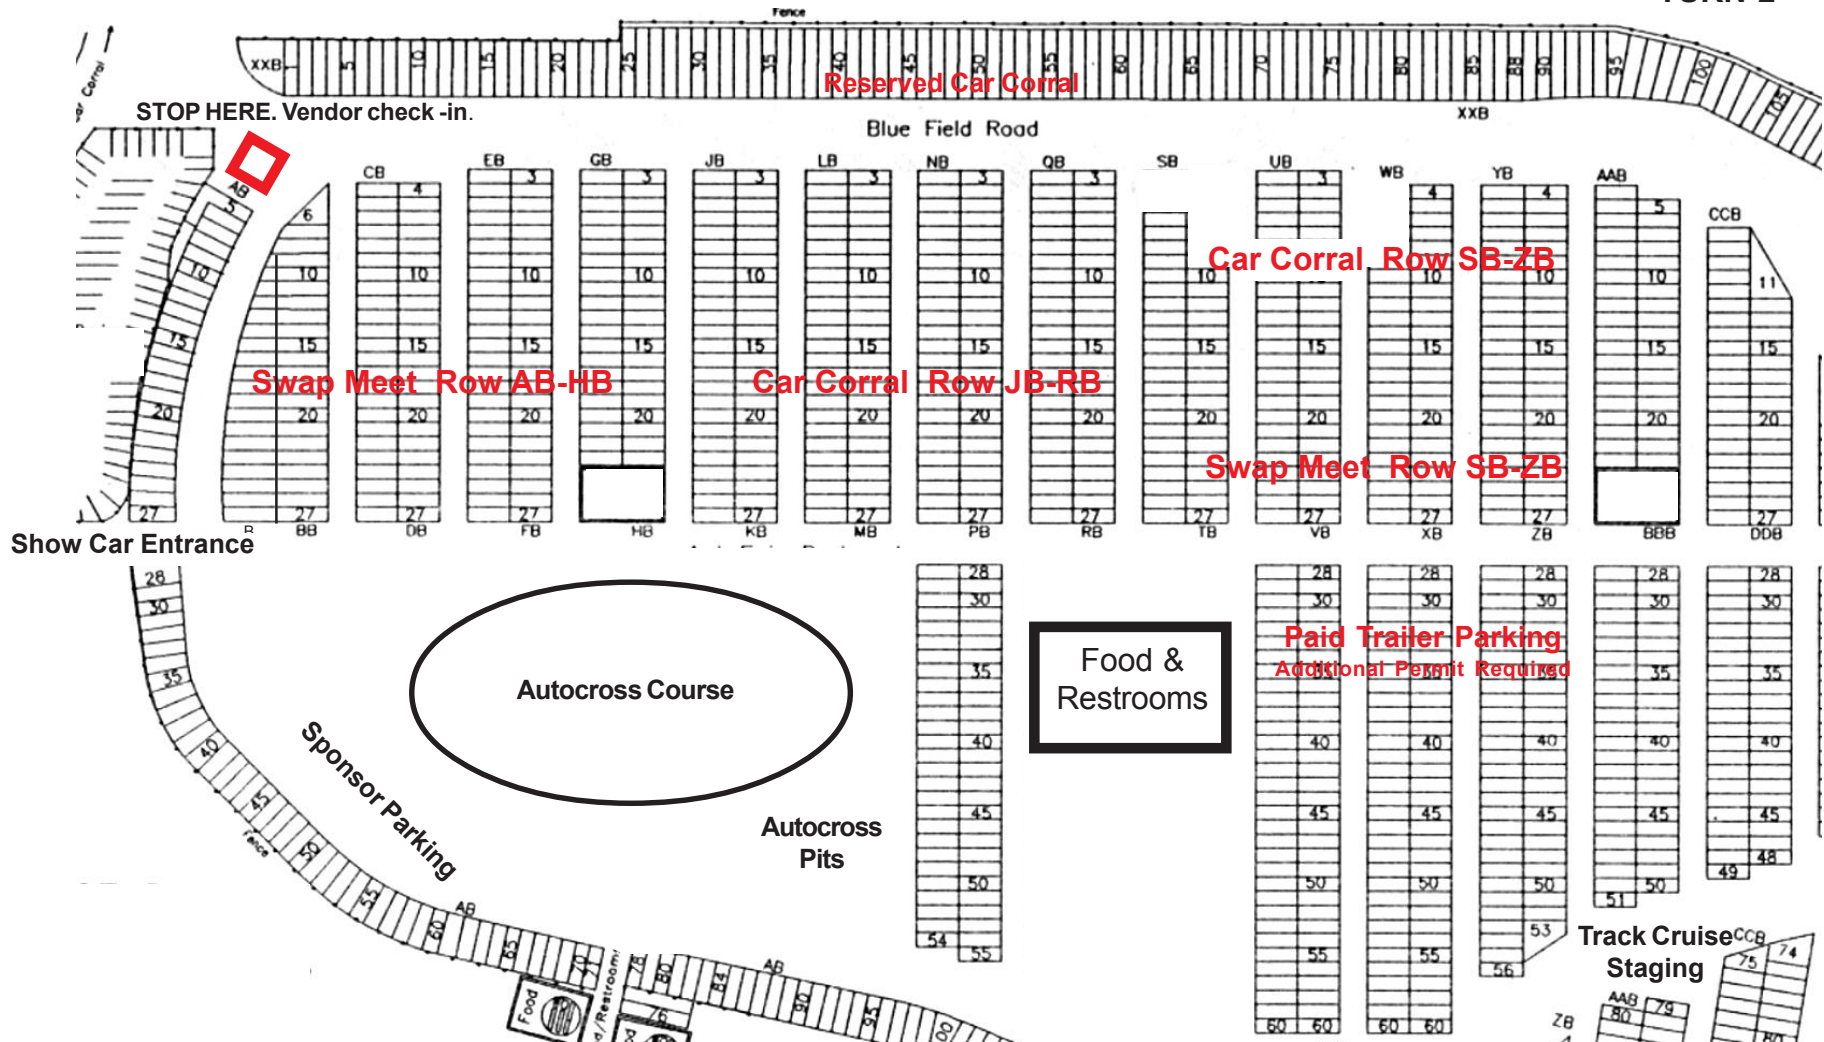

Gate 25
Entrance

TURN 2

NOTICE: ALL spaces are reserved. You must park in your same space each day. All support vehicles and trailers must fit in your space or park outside of Gate 25. Absolutely no overnight camping allowed inside the facility. Gates open 7:00am-6:00pm.